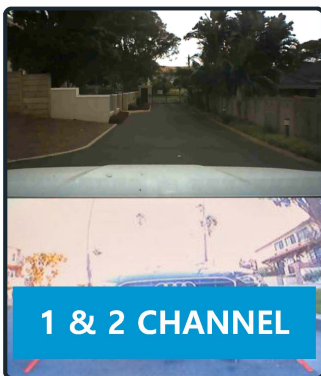

Dash Cam

CAM.TND014

Dash camera front view with optional rear view

Full HD @60FPS

CMOS Sensor

Up to 128GB microSD Card Support

Night Vision

1 & 2 CHANNEL

Front view 1 channel with optional rear view 2 channel

RECORD & GPS

While driving, your device detects impacts and sudden changes in speed.

WINDOWS/MAC & MOBILE

The viewer app is free to download and use on multiple devices