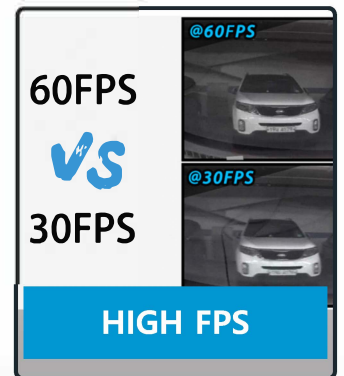

Front view 1 channel with optional rear view 2 channel

RECORD & GPS

While driving, your device detects impacts and sudden changes in speed.

WINDOWS/MAC & MOBILE

The viewer app is free to download and use on multiple devices

60FPS vs 30FPS

HIGH FPS

Camera can better capture details--like license plates

UP TO 128GB

Loop recording and adaptive format-free technology

EXTERNAL GPS

Optional: location and speed data, with map view

MIC & SELF-FORMAT