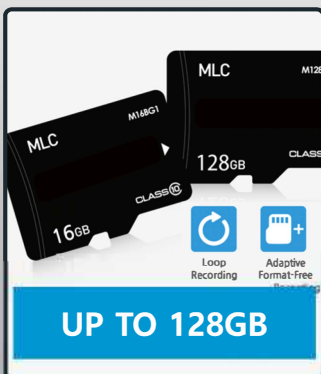

Dash Cam

CAM.TND014

Dash camera front view with optional rear view

Full HD @60FPS

CMOS Sensor

Up to 128GB microSD Card Support

Night Vision

1 & 2 CHANNEL

Front view 1 channel with optional rear view 2 channel

RECORD & GPS

While driving, your device detects impacts and sudden changes in speed.

WINDOWS/MAC & MOBILE

The viewer app is free to download and use on multiple devices

60FPS vs 30FPS

HIGH FPS

Camera can better capture details--like license plates

UP TO 128GB

Loop recording and adaptive format-free technology

EXTERNAL GPS

Optional: location and speed data, with map view

MIC & SELF-FORMAT