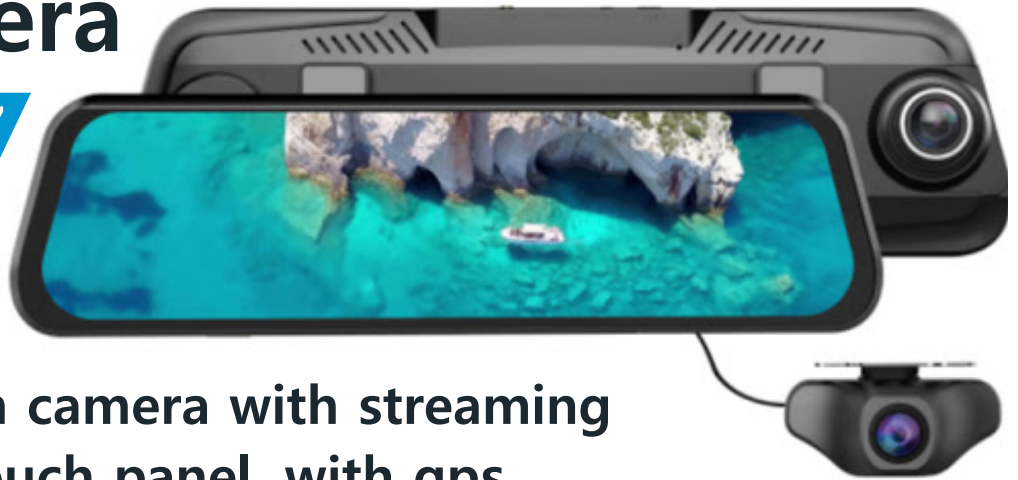

# Dash Camera

**CAM.TND007**

**9.66 inch IPS dash camera with streaming Media. 2.5d ips touch panel, with gps  
Battery: 500mah**

2.5D 9.66"inch IPS  
Touch Panel

1080P+ 1080P  
High Resolution

Jpeg

Mini USB, MicroSD  
card , AV-IN ,GPS